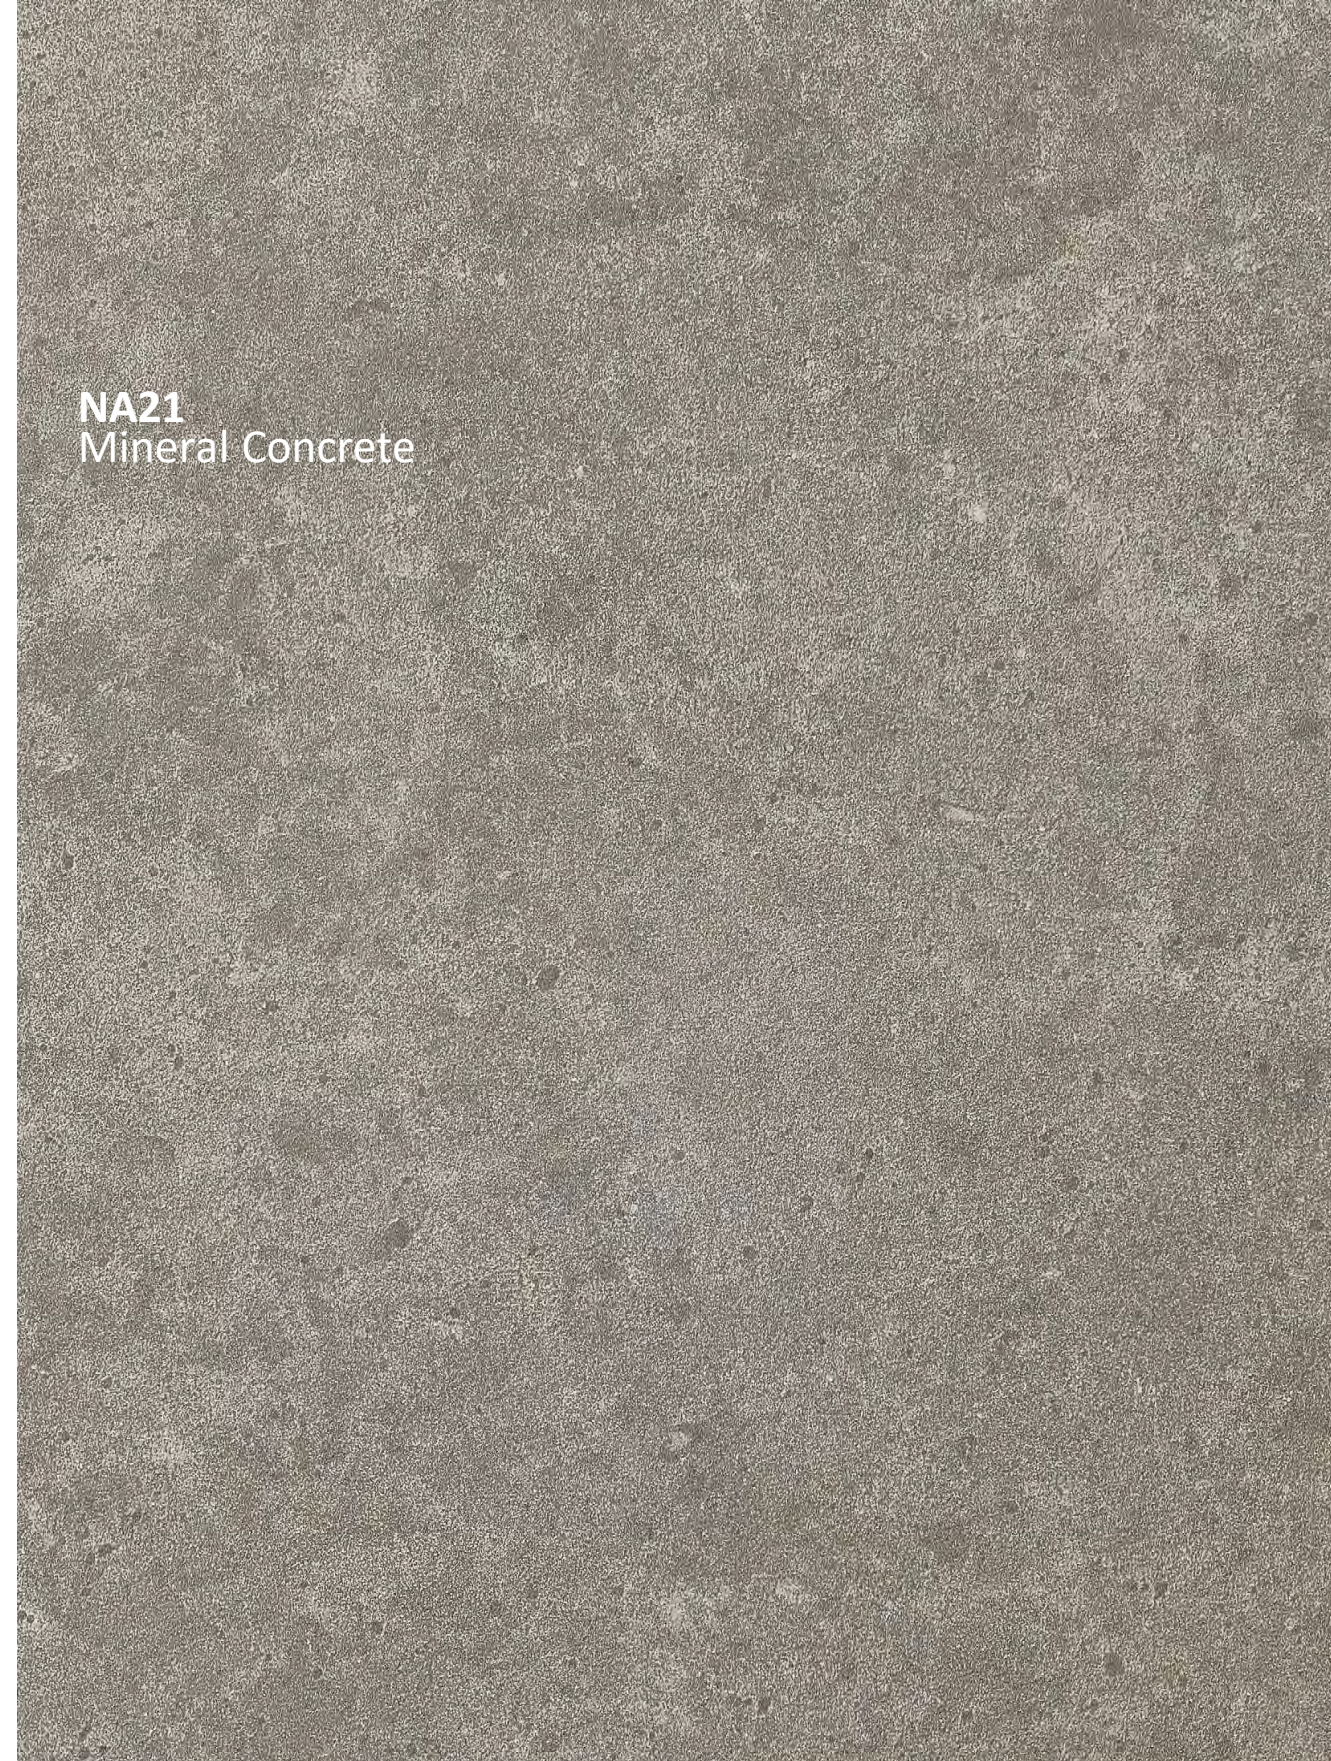

NA21
Mineral Concrete

Matt

Matt-Rock