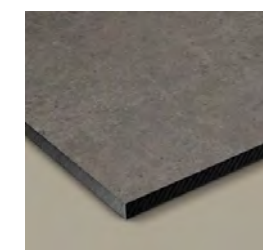

Urban Modernity

A rough and refined concrete style for architectural lines.

These concrete decors elevate building façades with a luxurious aesthetic. Their raw surfaces are refined by a sophisticated harmony between bold architectural expression and timeless elegance.

Grey concrete tones underscore a fusion of aesthetic elegance

Refined
Concrete

NA20
Storm Concrete

NA21
Mineral Concrete

Matt

Matt-Rock

A mineral shade
playing with
natural light

NA21
Mineral Concrete