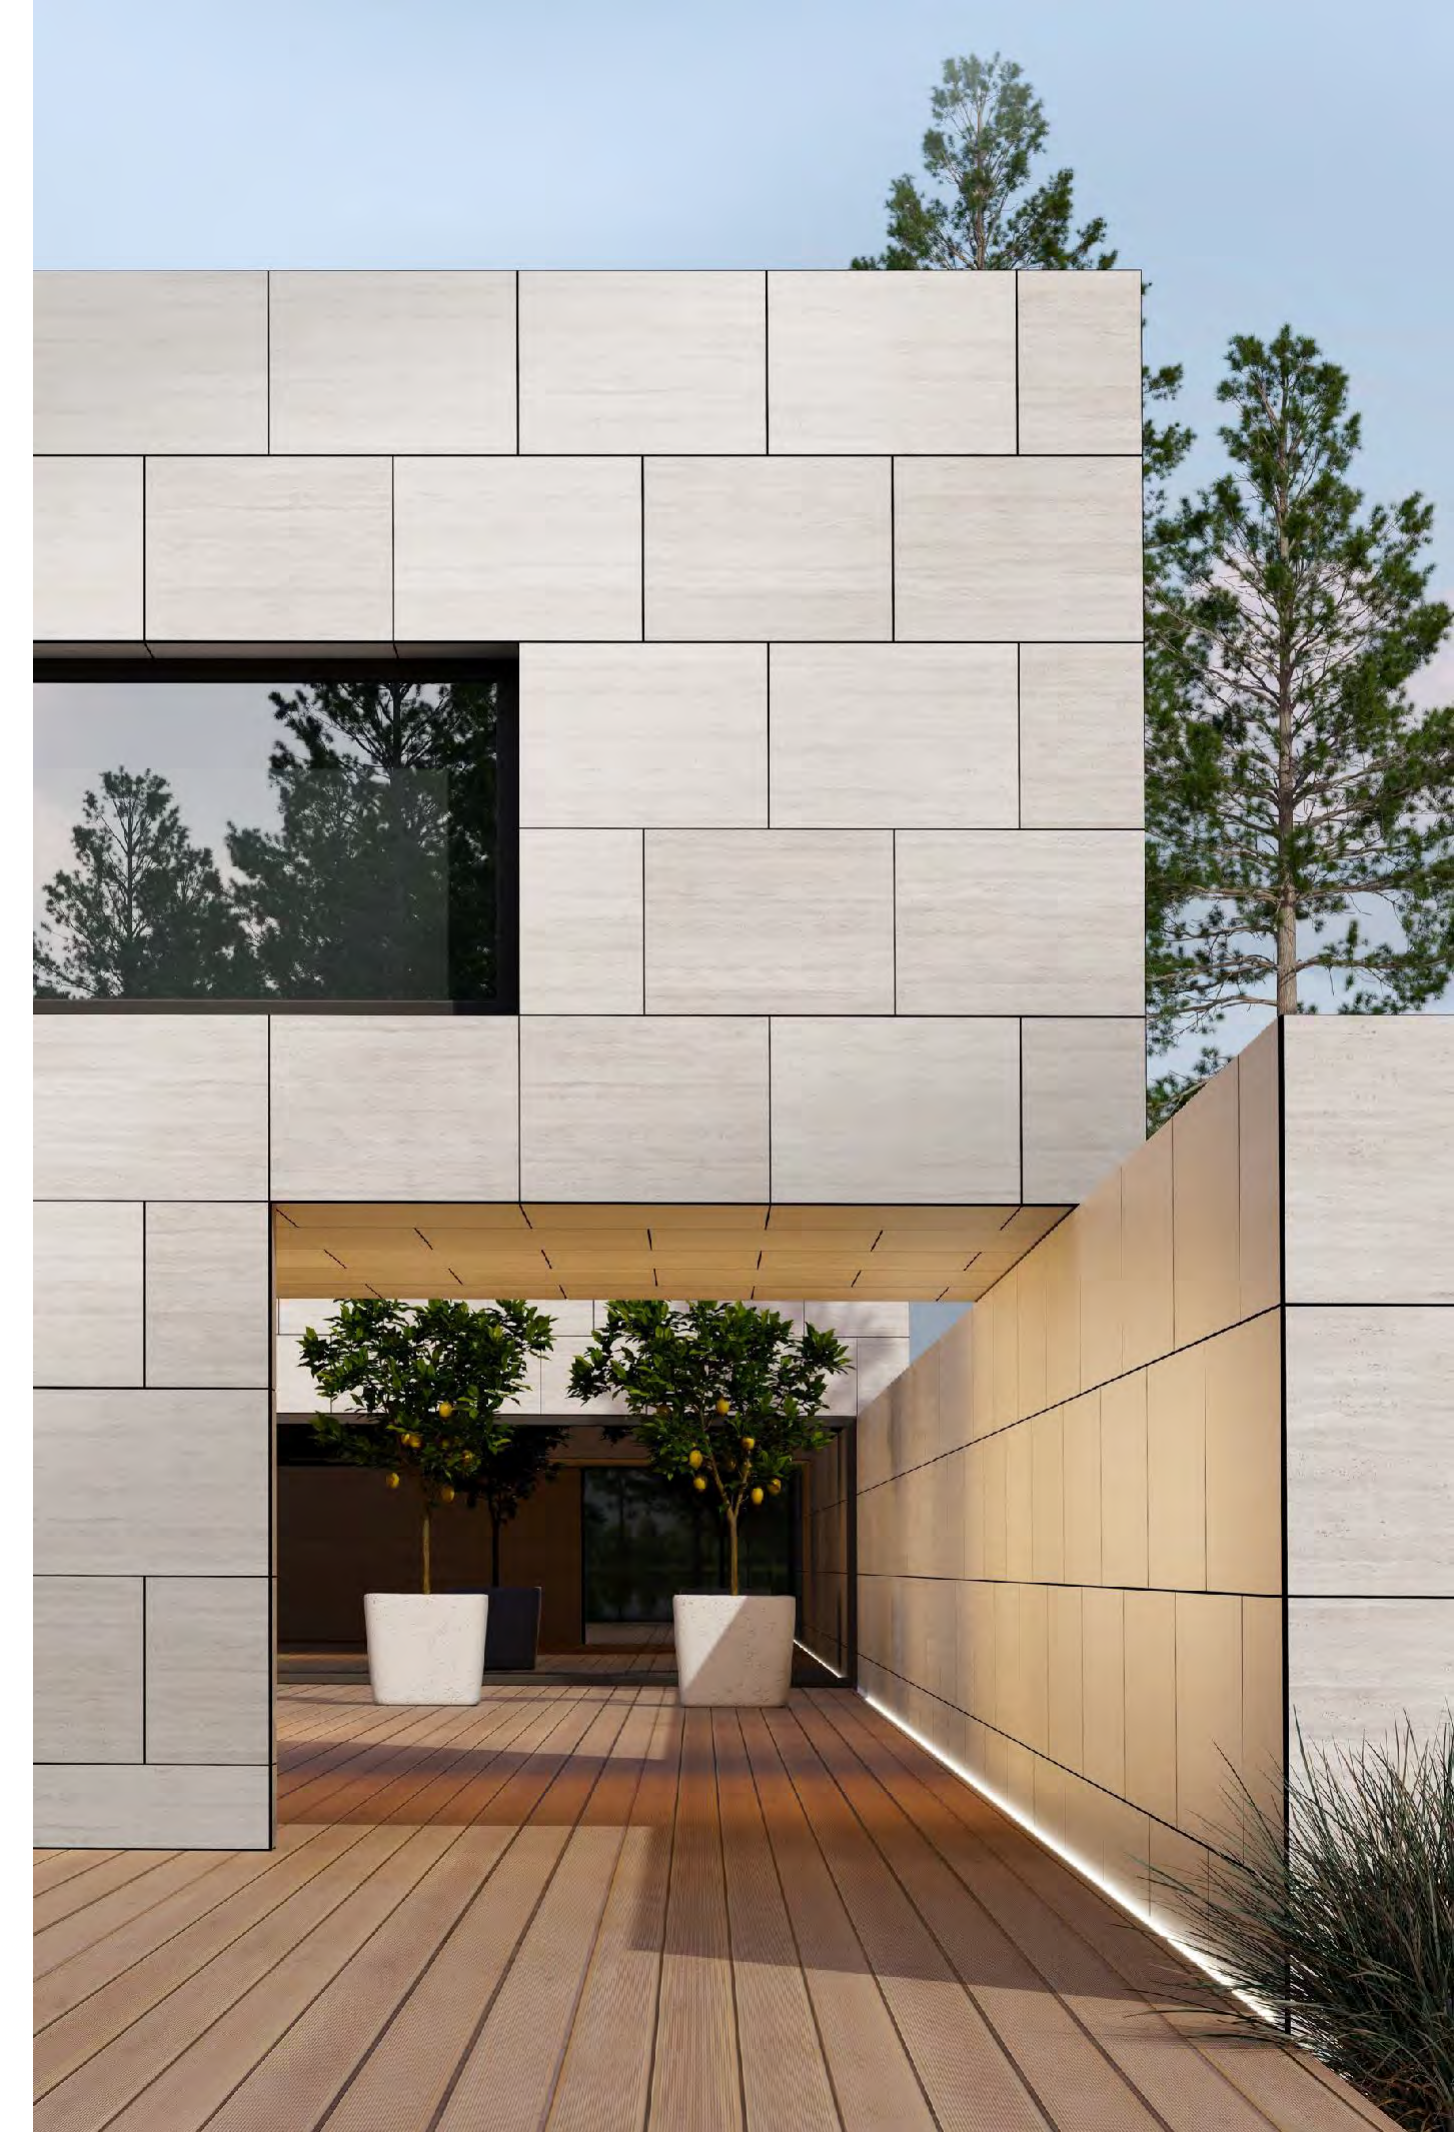

Polished Opulence

A graceful, classic design creates a bright and serene atmosphere that enhances well-being.

Drawing from earthy tones like white, ivory, and beige, the collection combines elegant simplicity with modern style through subtle veining and soft mineral textures.

An earthy palette brings serenity and refined luxury