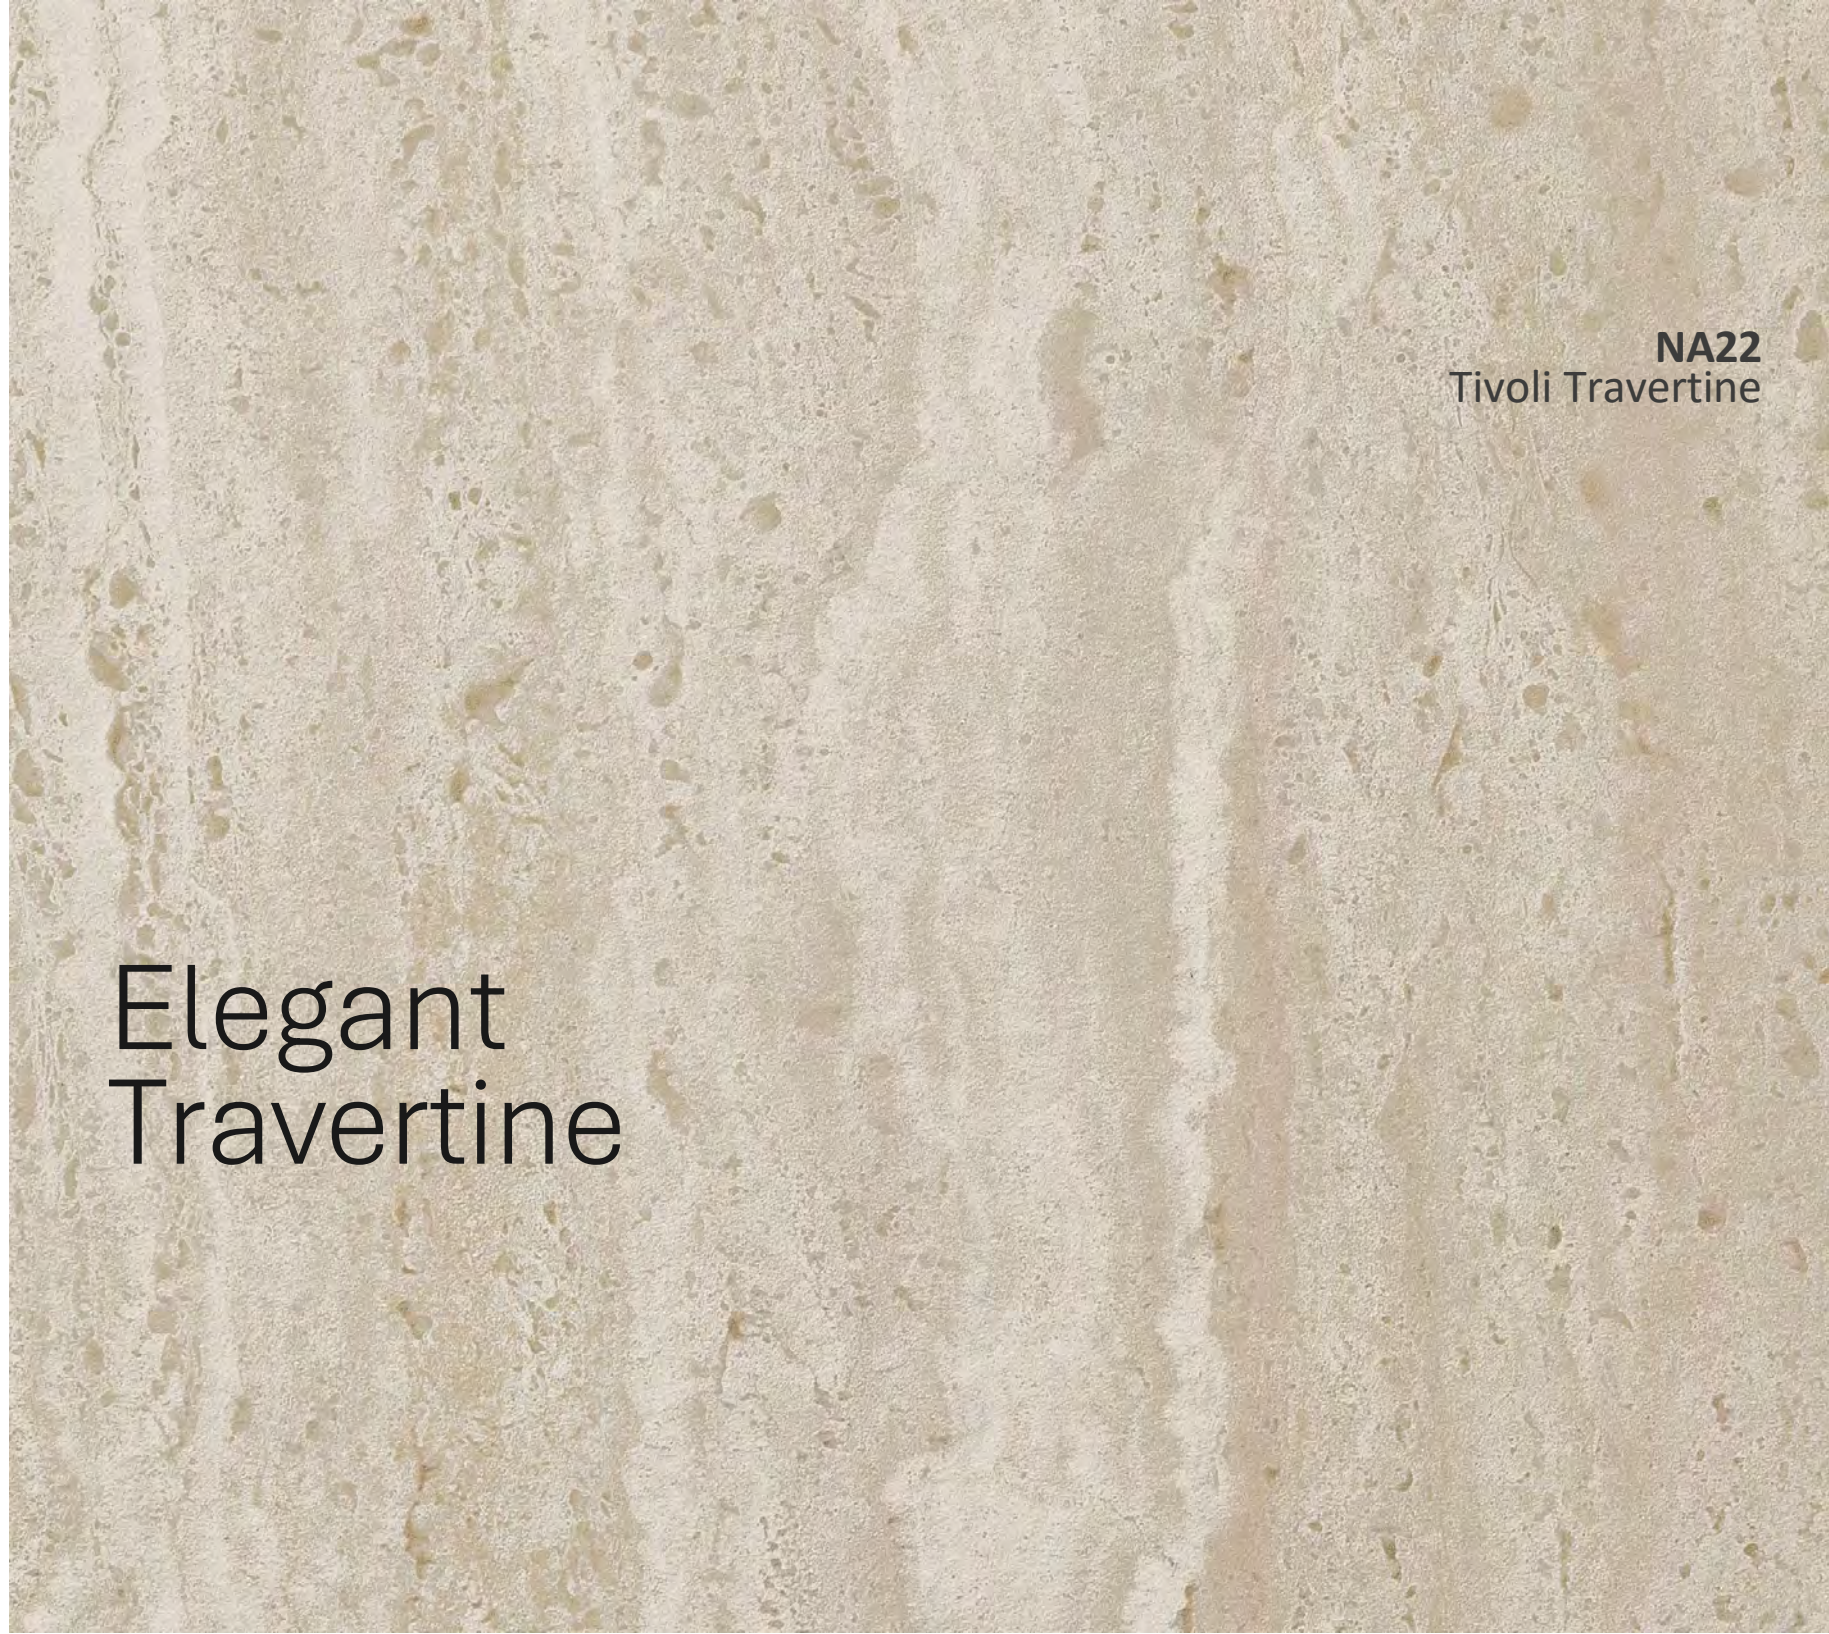

NA22
Tivoli Travertine

Elegant
Travertine